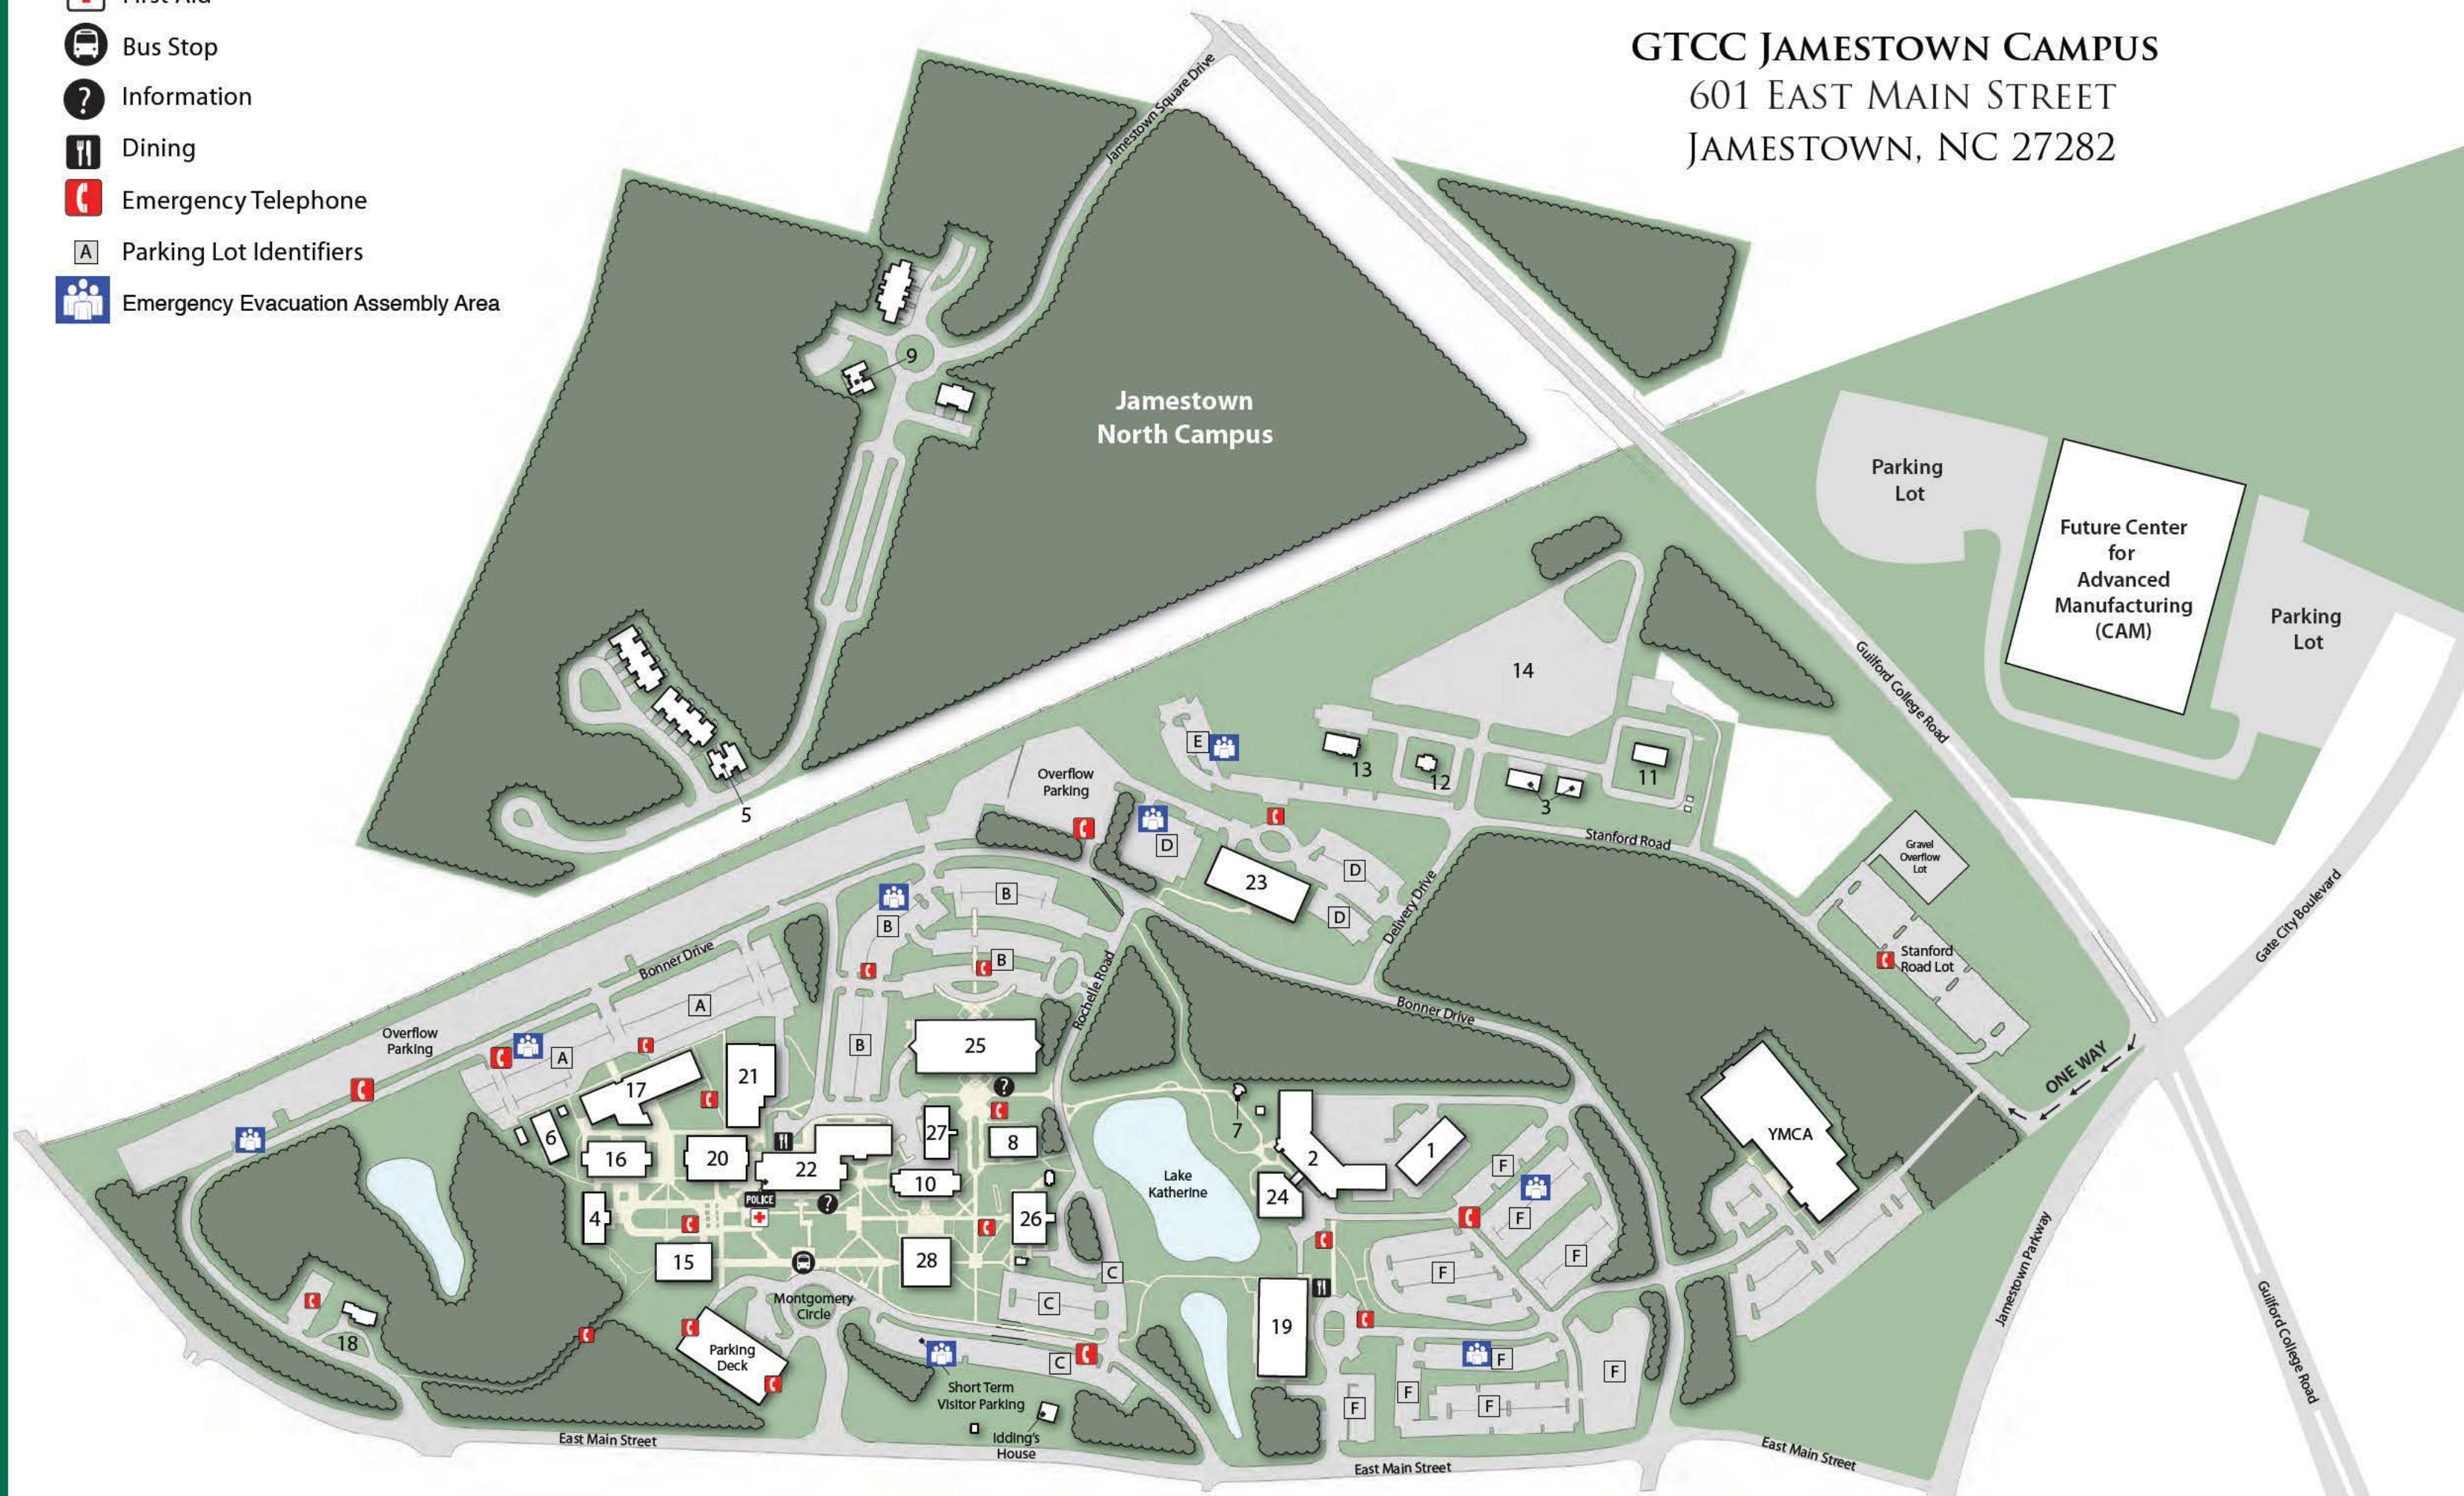

GUILFORD TECHNICAL COMMUNITY COLLEGE

Legend

-  POLICE Police
-  First Aid
-  Bus Stop
-  Information
-  Dining
-  Emergency Telephone
-  Parking Lot Identifiers
-  Emergency Evacuation Assembly Area

GTCC JAMESTOWN CAMPUS
 601 EAST MAIN STREET
 JAMESTOWN, NC 27282

Directory

Location	Key	Building Name
1	AB	Auto Body
2	TC	Transportation Complex
3	BP	Burn Pits
4	BH	Business Hall
5	T1	Con Ed Registrar and Instructional Support Offices
6	CEPJ	Central Energy Plant
7	CO	Cline Observatory
8	CT	Community Training Center Middle College
9	T2	GTCC Foundation
10	DH	Davis Hall
11	ER1	ERTC 1/Burn Tower
12	ER2	ERTC 2/Drill Tower
13	ER3	ERTC 3/Service Building
14	ER4	ERTC 4/Drive Track
15	DS	Fountain Dental Science
16	GH	Gerrald Hall
17	HT	Hassell Health Technologies
18	PH	CBD / IRER / Grant Writing Offices
19	HM	Koury Hospitality Careers
20	LR	Learning Resource Center
21	MH	Machinery Hall
22	CC	Medlin Campus Center
23	PS	Public Safety
24	SH	Science Hall
25	AT	Sears Applied Technologies
26	SC	Service Careers
27	WLD	Welding
28	JWH	James Williams Hall

GTCC
 GUILFORD TECHNICAL
 COMMUNITY COLLEGE